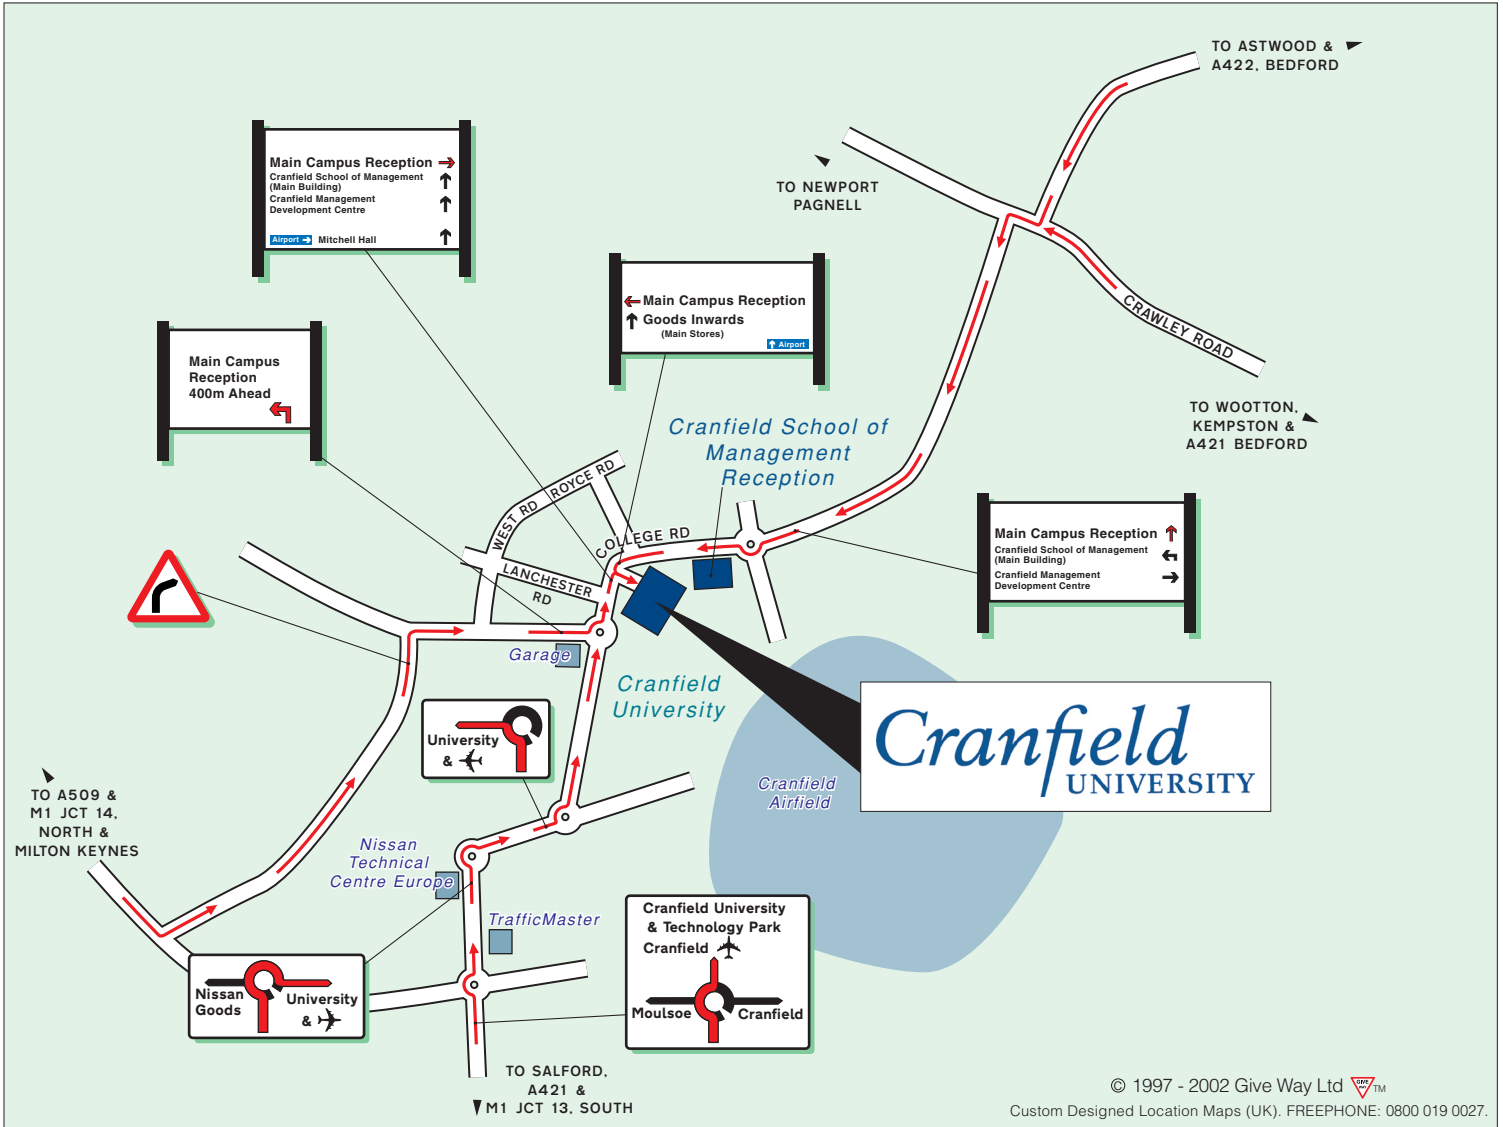

Cranfield, Bedfordshire, MK43 0AL

Tel: +44 (0)1234 750111 Fax: +44 (0)1234 750875
 Website: www.cranfield.ac.uk/visit
 Email: info@cranfield.ac.uk

Public Transport

By Rail, Bedford:
 on London St. Pancras - Leicester line. A bus service is available from Bedford to Cranfield University.
Milton Keynes Central:
 on London Euston - North and North West line. Frequent, fast services. A bus service is available from Milton Keynes bus station to Cranfield University.

By Air, Cranfield Airport:
 is capable of handling almost any aircraft, for arrangements please contact:
 Airport Manager 01234 752784
London Luton:
 is a short train journey direct from Luton Airport Parkway station to Bedford. London Luton is also situated just off Junction 10 of the M1.

© 1997 - 2002 Give Way Ltd
 Custom Designed Location Maps (UK). FREEPHONE: 0800 019 0027.